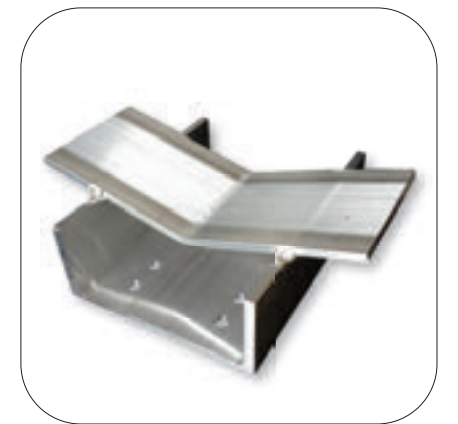

ACCESSORIES

Top Beam Covers

Elevator Lift Lock™ Kit

Side Walkboards with Step Down Double Wide Rear Platform

Pull Up Ladders
Available in 2,3,4, 5 & 7-step configurations

Custom Stepped Bunks

Sailboat Stantions

LED Light Kit

Double Wide Loading Platform

Fold Down Loading Platform

Deep Groove Winders

Standard Remote Control

Boat House Side Pile Mount Bracket

Adjustable Walkboard and Pyramid Step Ladders
Available in 2,3,4 & 5-step configurations

Welded Walkboards
Available in lengths up to 36'

Catamaran V-Bunks

Boat House Support Bracket

Sail Boat Cradles

Pontoon Bunk Bracket