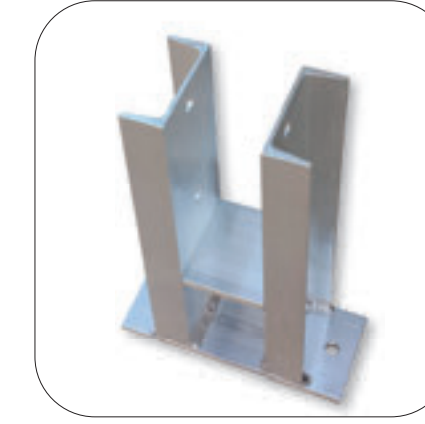

ACCESSORIES

Top Beam Covers

Elevator Lift Lock™ Kit

Side Walkboards with Step Down Double Wide Rear Platform

Pull Up Ladders
Available in 2,3,4, 5 & 7-step configurations

Custom Stepped Bunks

Sailboat Stantions

LED Light Kit

Double Wide Loading Platform

Fold Down Loading Platform

Deep Groove Winders

Standard Remote Control

Boat House Side Pile Mount Bracket

Adjustable Walkboard and Pyramid Step Ladders
Available in 2,3,4 & 5-step configurations

Welded Walkboards
Available in lengths up to 36'

Catamaran V-Bunks

Boat House Support Bracket

Sail Boat Cradles

Pontoon Bunk Bracket